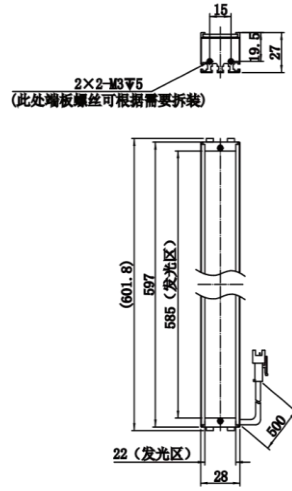

外形尺寸

MV-LLDS-54-18-IR940

MV-LLDS-57-18-W/B

MV-LLDS-57-28-W

MV-LLDS-57-38-W/IR940/IR850

MV-LLDS-86-29-IR940

MV-LLDS-102-18-W

MV-LLDS-102-28-

MV-LLDS-2000-38-W

MV-LLDS-1002-38-W

MV-LLDS-597-18-W

MV-LLDS-597-28-W

MV-LLDS-597-38-W

MV-LLDS-642-18-W

MV-LLDS-642-28-W/R

MV-LLDS-642-38-W/B/R

MV-LLDS-732-28-W

MV-LLDS-732-38-W/IR850

MV-LLDS-1002-28-W

Unit: mm  
Unit: mm