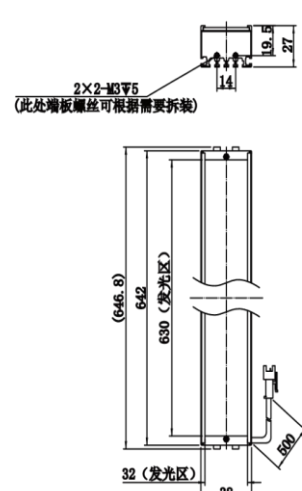

外形尺寸

MV-LLDS-54-18-IR940

MV-LLDS-57-18-W/B

MV-LLDS-57-28-W

MV-LLDS-57-38-W/IR940/IR850

MV-LLDS-86-29-IR940

MV-LLDS-102-18-W

MV-LLDS-102-28-

MV-LLDS-2000-38-W

MV-LLDS-1002-38-W

MV-LLDS-597-18-W

MV-LLDS-597-28-W

MV-LLDS-597-38-W

MV-LLDS-642-18-W

MV-LLDS-642-28-W/R

MV-LLDS-642-38-W/B/R

MV-LLDS-732-28-W

MV-LLDS-732-38-W/IR850

MV-LLDS-1002-28-W

Unit: mm  
Unit: mm