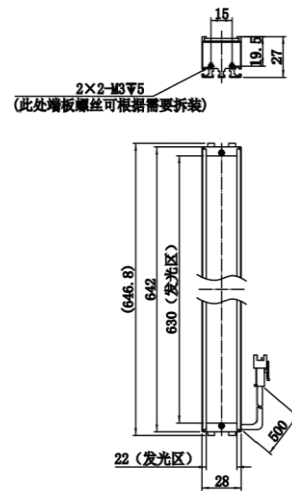

外形尺寸

MV-LLDS-54-18-IR940

MV-LLDS-57-18-W/B

MV-LLDS-57-28-W

MV-LLDS-57-38-W/IR940/IR850

MV-LLDS-86-29-IR940

MV-LLDS-102-18-W

MV-LLDS-102-28-

MV-LLDS-2000-38-W

MV-LLDS-1002-38-W

MV-LLDS-597-18-W

MV-LLDS-597-28-W

MV-LLDS-597-38-W

MV-LLDS-642-18-W

MV-LLDS-642-28-W/R

MV-LLDS-642-38-W/B/R

MV-LLDS-732-28-W

MV-LLDS-732-38-W/IR850

MV-LLDS-1002-28-W

Unit: mm  
Unit: mm