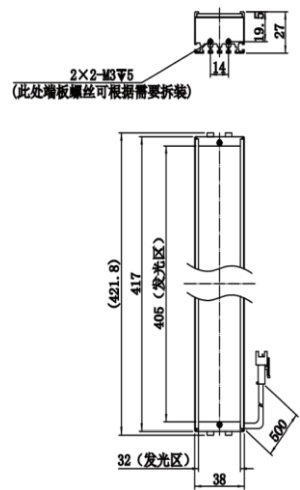

外形尺寸

MV-LLDS-54-18-IR940

MV-LLDS-57-18-W/B

MV-LLDS-57-28-W

MV-LLDS-57-38-W/IR940/IR850

MV-LLDS-86-29-IR940

MV-LLDS-102-18-W

MV-LLDS-102-28-

MV-LLDS-327-38-W

MV-LLDS-372-18-W

MV-LLDS-372-28-W

MV-LLDS-372-38-W

MV-LLDS-380-40-IR940

MV-LLDS-417-18-W

MV-LLDS-417-28-W

MV-LLDS-417-38-W/IR850

MV-LLDS-732-28-W

MV-LLDS-732-38-W/IR850

MV-LLDS-1002-28-W

Unit: mm  
Unit: mm