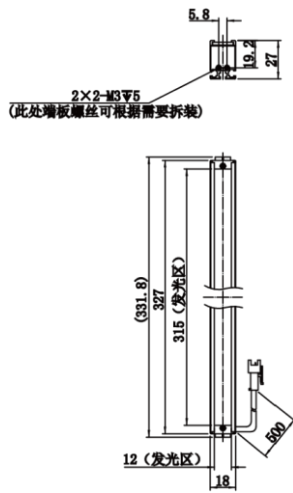

外形尺寸

MV-LLDS-54-18-IR940

MV-LLDS-57-18-W/B

MV-LLDS-57-28-W

MV-LLDS-57-38-W/IR940/IR850

MV-LLDS-86-29-IR940

MV-LLDS-102-18-W

MV-LLDS-102-28-

MV-LLDS-237-18-W

MV-LLDS-237-28-W/B

MV-LLDS-237-38-W/B/R

MV-LLDS-282-18-W/IR850

MV-LLDS-282-28-W/IR850

MV-LLDS-282-38-W

MV-LLDS-327-18-W

MV-LLDS-327-28-W

MV-LLDS-732-28-W

MV-LLDS-732-38-W/IR850

MV-LLDS-1002-28-W

Unit: mm  
Unit: mm