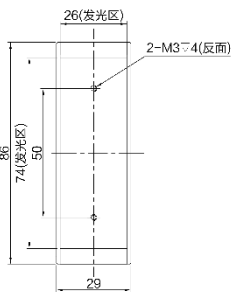

MV-LLDS-102-38-W