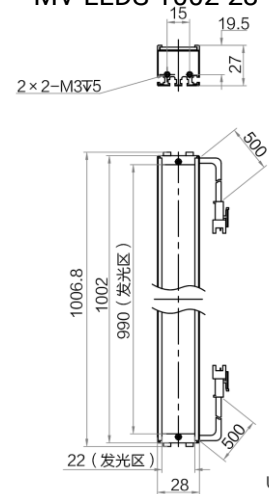

外形尺寸

MV-LLDS-54-18-IR940

MV-LLDS-57-18-W/B

MV-LLDS-57-28-W

MV-LLDS-57-38-W/IR940/IR850

MV-LLDS-86-29-IR940

MV-LLDS-102-18-W

MV-LLDS-102-28-

MV-LLDS-2000-38-W

MV-LLDS-1002-38-W

MV-LLDS-597-18-W

MV-LLDS-597-28-W

MV-LLDS-597-38-W

MV-LLDS-642-18-W

MV-LLDS-642-28-W/R

MV-LLDS-642-38-W/B/R

MV-LLDS-732-28-W

MV-LLDS-732-38-W/IR850

MV-LLDS-1002-28-W

Unit: mm  
Unit: mm