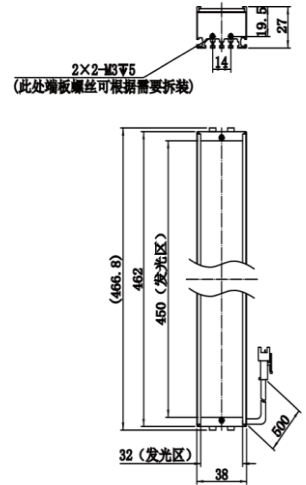

MV-LLDS-462-38-W/B/IR850