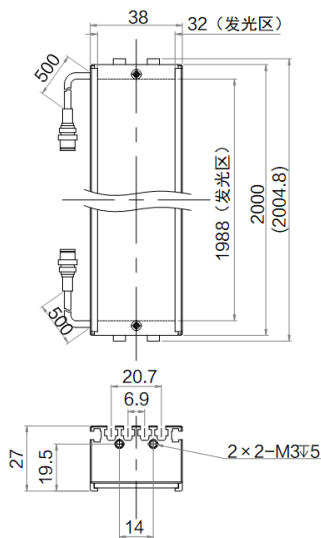

外形尺寸

MV-LLDS-54-18-IR940

MV-LLDS-57-18-W/B

MV-LLDS-57-28-W

MV-LLDS-57-38-W/IR940/IR850

MV-LLDS-86-29-IR940

MV-LLDS-102-18-W

MV-LLDS-102-28-

MV-LLDS-552-38-W

MV-LLDS-80-19-B

MV-LLDS-777-28-W

MV-LLDS-777-38-W

MV-LLDS-867-28-W

MV-LLDS-867-38-R

MV-LLDS-1227-38-W

MV-LLDS-1317-38-W

MV-LLDS-2000-38-W

MV-LLDS-1002-38-W

MV-LLDS-597-18-W

MV-LLDS-597-28-W

MV-LLDS-597-38-W

MV-LLDS-642-18-W

MV-LLDS-642-28-W/R

MV-LLDS-642-38-W/B/R

MV-LLDS-732-28-W

MV-LLDS-732-38-W/IR850

MV-LLDS-1002-28-W

Unit: mm  
Unit: mm