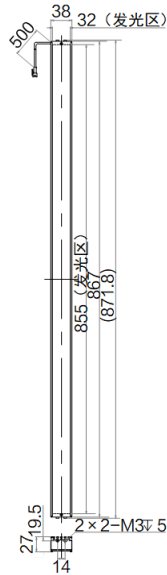

外形尺寸

MV-LLDS-54-18-IR940

MV-LLDS-57-18-W/B

MV-LLDS-57-28-W

MV-LLDS-57-38-W/IR940/IR850

MV-LLDS-86-29-IR940

MV-LLDS-102-18-W

MV-LLDS-102-28-

MV-LLDS-462-18-W

MV-LLDS-462-28-W

MV-LLDS-462-38-W/B/IR850

MV-LLDS-507-18-W

MV-LLDS-507-28-W

MV-LLDS-507-38-W/B

MV-LLDS-552-18-W

MV-LLDS-552-28-W

MV-LLDS-552-38-W

MV-LLDS-80-19-B

MV-LLDS-777-28-W

MV-LLDS-777-38-W

MV-LLDS-867-28-W

MV-LLDS-867-38-R

MV-LLDS-1227-38-W

MV-LLDS-1317-38-W

MV-LLDS-2000-38-W

MV-LLDS-1002-38-W

MV-LLDS-597-18-W

MV-LLDS-597-28-W

MV-LLDS-597-38-W

MV-LLDS-642-18-W

MV-LLDS-642-28-W/R

MV-LLDS-642-38-W/B/R