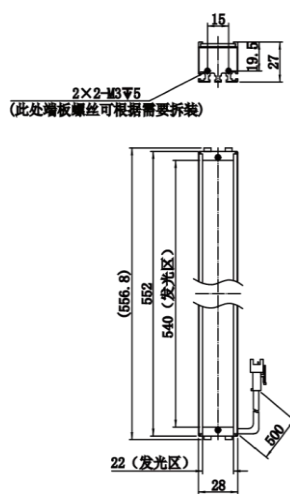

外形尺寸

MV-LLDS-54-18-IR940

MV-LLDS-57-18-W/B

MV-LLDS-57-28-W

MV-LLDS-57-38-W/IR940/IR850

MV-LLDS-86-29-IR940

MV-LLDS-102-18-W

MV-LLDS-102-28-

MV-LLDS-462-18-W

MV-LLDS-462-28-W

MV-LLDS-462-38-W/B/IR850

MV-LLDS-507-18-W

MV-LLDS-507-28-W

MV-LLDS-507-38-W/B

MV-LLDS-552-18-W

MV-LLDS-552-28-W

MV-LLDS-732-28-W

MV-LLDS-732-38-W/IR850

MV-LLDS-1002-28-W

Unit: mm  
Unit: mm