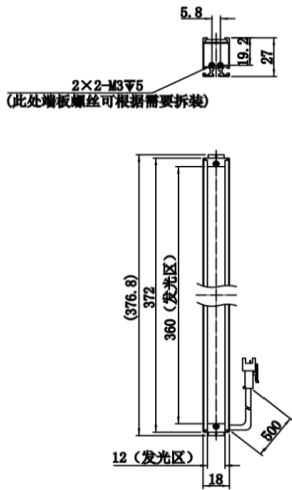

MV-LLDS-372-18-W