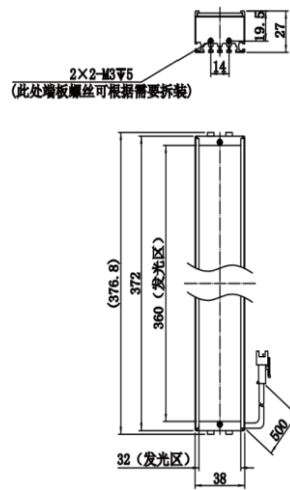

外形尺寸

MV-LLDS-54-18-IR940

MV-LLDS-57-18-W/B

MV-LLDS-57-28-W

MV-LLDS-57-38-W/IR940/IR850

MV-LLDS-86-29-IR940

MV-LLDS-102-18-W

MV-LLDS-102-28-

MV-LLDS-327-38-W

MV-LLDS-372-18-W

MV-LLDS-372-28-W

MV-LLDS-372-38-W

MV-LLDS-380-40-IR940

MV-LLDS-417-18-W

MV-LLDS-417-28-W

MV-LLDS-417-38-W/IR850

MV-LLDS-732-28-W

MV-LLDS-732-38-W/IR850

MV-LLDS-1002-28-W

Unit: mm  
Unit: mm