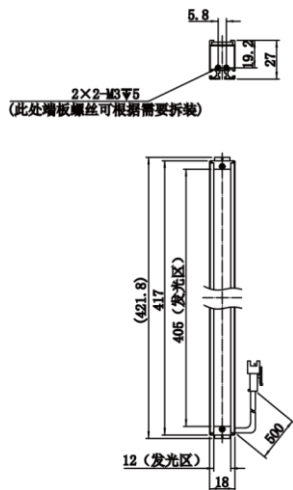

外形尺寸

MV-LLDS-54-18-IR940

MV-LLDS-57-18-W/B

MV-LLDS-57-28-W

MV-LLDS-57-38-W/IR940/IR850

MV-LLDS-86-29-IR940

MV-LLDS-102-18-W

MV-LLDS-102-28-

MV-LLDS-327-38-W

MV-LLDS-372-18-W

MV-LLDS-372-28-W

MV-LLDS-372-38-W

MV-LLDS-380-40-IR940

MV-LLDS-417-18-W

MV-LLDS-417-28-W

MV-LLDS-417-38-W/IR850

MV-LLDS-732-28-W

MV-LLDS-732-38-W/IR850

MV-LLDS-1002-28-W

Unit: mm  
Unit: mm