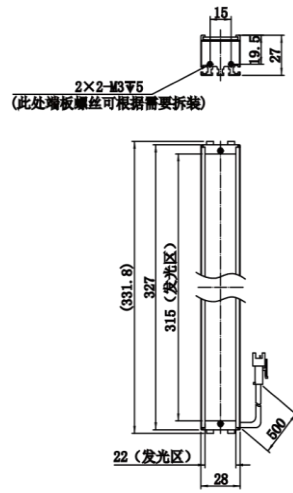

外形尺寸

MV-LLDS-54-18-IR940

MV-LLDS-57-18-W/B

MV-LLDS-57-28-W

MV-LLDS-57-38-W/IR940/IR850

MV-LLDS-86-29-IR940

MV-LLDS-102-18-W

MV-LLDS-102-28-

MV-LLDS-237-18-W

MV-LLDS-237-28-W/B

MV-LLDS-237-38-W/B/R

MV-LLDS-282-18-W/IR850

MV-LLDS-282-28-W/IR850

MV-LLDS-282-38-W

MV-LLDS-327-18-W

MV-LLDS-327-28-W

MV-LLDS-732-28-W

MV-LLDS-732-38-W/IR850

MV-LLDS-1002-28-W

Unit: mm  
Unit: mm