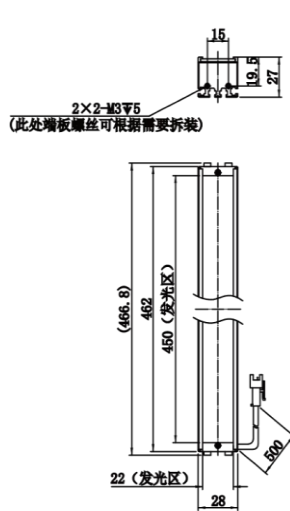

MV-LLDS-462-28-W