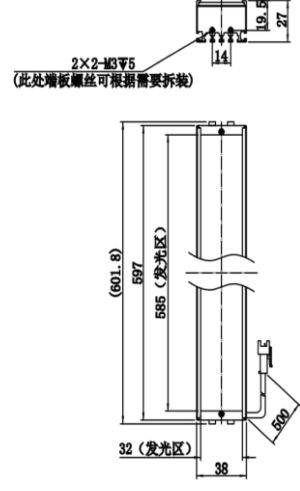

外形尺寸

MV-LLDS-54-18-IR940

MV-LLDS-57-18-W/B

MV-LLDS-57-28-W

MV-LLDS-57-38-W/IR940/IR850

MV-LLDS-86-29-IR940

MV-LLDS-102-18-W

MV-LLDS-102-28-

MV-LLDS-2000-38-W

MV-LLDS-1002-38-W

MV-LLDS-597-18-W

MV-LLDS-597-28-W

MV-LLDS-597-38-W

MV-LLDS-642-18-W

MV-LLDS-642-28-W/R

MV-LLDS-642-38-W/B/R

MV-LLDS-732-28-W

MV-LLDS-732-38-W/IR850

MV-LLDS-1002-28-W

Unit: mm  
Unit: mm