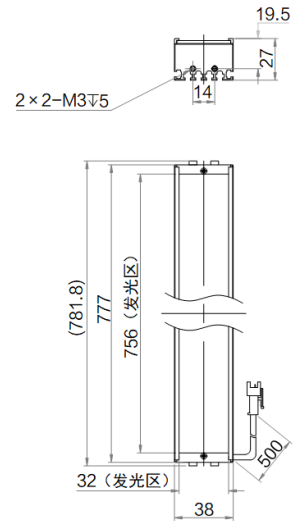

外形尺寸

MV-LLDS-54-18-IR940

MV-LLDS-57-18-W/B

MV-LLDS-57-28-W

MV-LLDS-57-38-W/IR940/IR850

MV-LLDS-86-29-IR940

MV-LLDS-102-18-W

MV-LLDS-102-28-

MV-LLDS-552-38-W

MV-LLDS-80-19-B

MV-LLDS-777-28-W

MV-LLDS-777-38-W

MV-LLDS-867-28-W

MV-LLDS-867-38-R

MV-LLDS-1227-38-W

MV-LLDS-1317-38-W

MV-LLDS-732-28-W

MV-LLDS-732-38-W/IR850

MV-LLDS-1002-28-W

Unit: mm  
Unit: mm