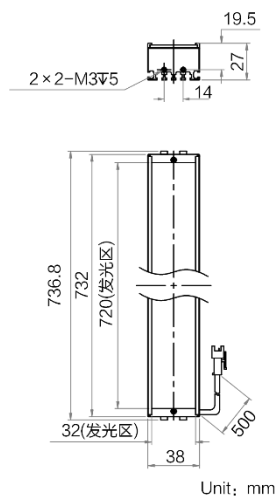

外形尺寸

MV-LLDS-54-18-IR940

MV-LLDS-57-18-W/B

MV-LLDS-57-28-W

MV-LLDS-57-38-W/IR940/IR850

MV-LLDS-86-29-IR940

MV-LLDS-102-18-W

MV-LLDS-102-28-

MV-LLDS-2000-38-W

MV-LLDS-1002-38-W

MV-LLDS-597-18-W

MV-LLDS-597-28-W

MV-LLDS-597-38-W

MV-LLDS-642-18-W

MV-LLDS-642-28-W/R

MV-LLDS-642-38-W/B/R

MV-LLDS-732-28-W

MV-LLDS-732-38-W/IR850

MV-LLDS-1002-28-W

Unit: mm  
Unit: mm