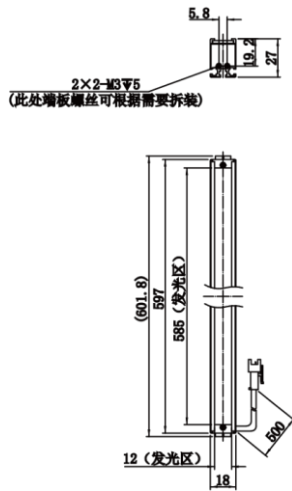

外形尺寸

MV-LLDS-54-18-IR940

MV-LLDS-57-18-W/B

MV-LLDS-57-28-W

MV-LLDS-57-38-W/IR940/IR850

MV-LLDS-86-29-IR940

MV-LLDS-102-18-W

MV-LLDS-102-28-

MV-LLDS-552-38-W

MV-LLDS-80-19-B

MV-LLDS-777-28-W

MV-LLDS-777-38-W

MV-LLDS-867-28-W

MV-LLDS-867-38-R

MV-LLDS-1227-38-W

MV-LLDS-1317-38-W

MV-LLDS-2000-38-W

MV-LLDS-1002-38-W

MV-LLDS-597-18-W

MV-LLDS-597-28-W

MV-LLDS-597-38-W

MV-LLDS-642-18-W

MV-LLDS-642-28-W/R

MV-LLDS-642-38-W/B/R

MV-LLDS-732-28-W

MV-LLDS-732-38-W/IR850

MV-LLDS-1002-28-W

Unit: mm  
Unit: mm