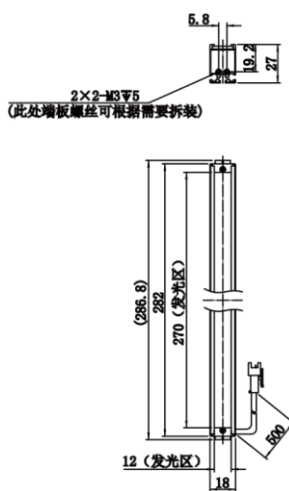

外形尺寸

MV-LLDS-54-18-IR940

MV-LLDS-57-18-W/B

MV-LLDS-57-28-W

MV-LLDS-57-38-W/IR940/IR850

MV-LLDS-86-29-IR940

MV-LLDS-102-18-W

MV-LLDS-102-28-

MV-LLDS-237-18-W

MV-LLDS-237-28-W/B

MV-LLDS-237-38-W/B/R

MV-LLDS-282-18-W/IR850

MV-LLDS-282-28-W/IR850

MV-LLDS-282-38-W

MV-LLDS-327-18-W

MV-LLDS-327-28-W

MV-LLDS-732-28-W

MV-LLDS-732-38-W/IR850

MV-LLDS-1002-28-W

Unit: mm  
Unit: mm