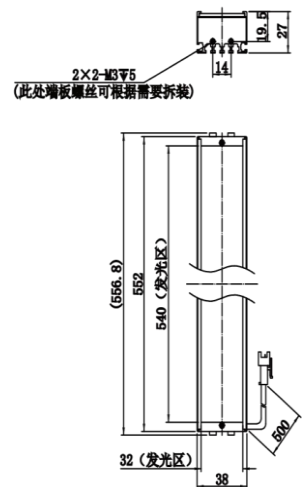

MV-LLDS-552-38-W