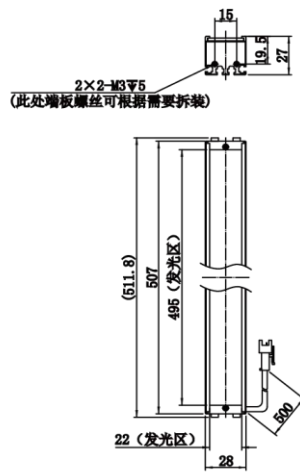

外形尺寸

MV-LLDS-54-18-IR940

MV-LLDS-57-18-W/B

MV-LLDS-57-28-W

MV-LLDS-57-38-W/IR940/IR850

MV-LLDS-86-29-IR940

MV-LLDS-102-18-W

MV-LLDS-102-28-

MV-LLDS-462-18-W

MV-LLDS-462-28-W

MV-LLDS-462-38-W/B/IR850

MV-LLDS-507-18-W

MV-LLDS-507-28-W

MV-LLDS-507-38-W/B

MV-LLDS-552-18-W

MV-LLDS-552-28-W

MV-LLDS-552-38-W

MV-LLDS-80-19-B

MV-LLDS-777-28-W

MV-LLDS-777-38-W

MV-LLDS-867-28-W

MV-LLDS-867-38-R

MV-LLDS-1227-38-W

MV-LLDS-1317-38-W

MV-LLDS-732-28-W

MV-LLDS-732-38-W/IR850

MV-LLDS-1002-28-W

Unit: mm  
Unit: mm