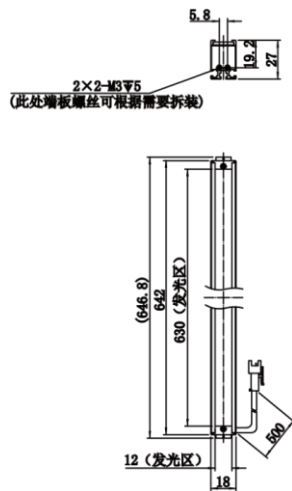

外形尺寸

MV-LLDS-54-18-IR940

MV-LLDS-57-18-W/B

MV-LLDS-57-28-W

MV-LLDS-57-38-W/IR940/IR850

MV-LLDS-86-29-IR940

MV-LLDS-102-18-W

MV-LLDS-102-28-

MV-LLDS-2000-38-W

MV-LLDS-1002-38-W

MV-LLDS-597-18-W

MV-LLDS-597-28-W

MV-LLDS-597-38-W

MV-LLDS-642-18-W

MV-LLDS-642-28-W/R

MV-LLDS-642-38-W/B/R

MV-LLDS-732-28-W

MV-LLDS-732-38-W/IR850

MV-LLDS-1002-28-W

Unit: mm  
Unit: mm