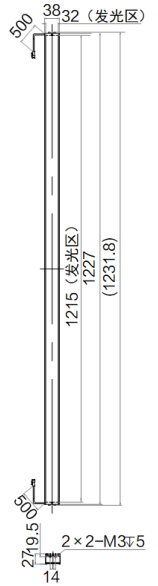

外形尺寸

MV-LLDS-54-18-IR940

MV-LLDS-57-18-W/B

MV-LLDS-57-28-W

MV-LLDS-57-38-W/IR940/IR850

MV-LLDS-86-29-IR940

MV-LLDS-102-18-W

MV-LLDS-102-28-

MV-LLDS-462-18-W

MV-LLDS-462-28-W

MV-LLDS-462-38-W/B/IR850

MV-LLDS-507-18-W

MV-LLDS-507-28-W

MV-LLDS-507-38-W/B

MV-LLDS-552-18-W

MV-LLDS-552-28-W

MV-LLDS-552-38-W

MV-LLDS-80-19-B

MV-LLDS-777-28-W

MV-LLDS-777-38-W

MV-LLDS-867-28-W

MV-LLDS-867-38-R

MV-LLDS-1227-38-W

MV-LLDS-1317-38-W

MV-LLDS-2000-38-W

MV-LLDS-1002-38-W

MV-LLDS-597-18-W

MV-LLDS-597-28-W

MV-LLDS-597-38-W

MV-LLDS-642-18-W

MV-LLDS-642-28-W/R

MV-LLDS-642-38-W/B/R