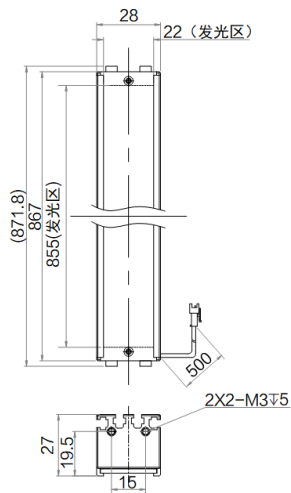

外形尺寸

MV-LLDS-54-18-IR940

MV-LLDS-57-18-W/B

MV-LLDS-57-28-W

MV-LLDS-57-38-W/IR940/IR850

MV-LLDS-86-29-IR940

MV-LLDS-102-18-W

MV-LLDS-102-28-

MV-LLDS-552-38-W

MV-LLDS-80-19-B

MV-LLDS-777-28-W

MV-LLDS-777-38-W

MV-LLDS-867-28-W

MV-LLDS-867-38-R

MV-LLDS-1227-38-W

MV-LLDS-1317-38-W

MV-LLDS-2000-38-W

MV-LLDS-1002-38-W

MV-LLDS-597-18-W

MV-LLDS-597-28-W

MV-LLDS-597-38-W

MV-LLDS-642-18-W

MV-LLDS-642-28-W/R

MV-LLDS-642-38-W/B/R

MV-LLDS-732-28-W

MV-LLDS-732-38-W/IR850

MV-LLDS-1002-28-W

Unit: mm  
Unit: mm