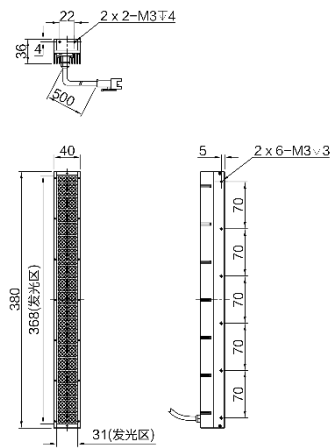

外形尺寸

MV-LLDS-54-18-IR940

MV-LLDS-57-18-W/B

MV-LLDS-57-28-W

MV-LLDS-57-38-W/IR940/IR850

MV-LLDS-86-29-IR940

MV-LLDS-102-18-W

MV-LLDS-102-28-

MV-LLDS-327-38-W

MV-LLDS-372-18-W

MV-LLDS-372-28-W

MV-LLDS-372-38-W

MV-LLDS-380-40-IR940

MV-LLDS-417-18-W

MV-LLDS-417-28-W

MV-LLDS-417-38-W/IR850

MV-LLDS-732-28-W

MV-LLDS-732-38-W/IR850

MV-LLDS-1002-28-W

Unit: mm  
Unit: mm