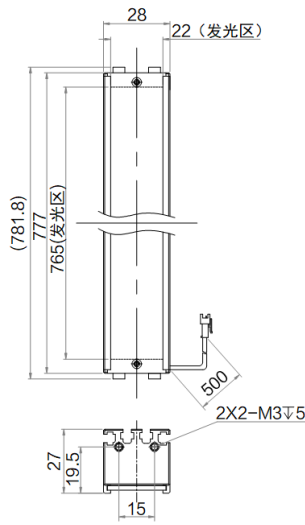

外形尺寸

MV-LLDS-54-18-IR940

MV-LLDS-57-18-W/B

MV-LLDS-57-28-W

MV-LLDS-57-38-W/IR940/IR850

MV-LLDS-86-29-IR940

MV-LLDS-102-18-W

MV-LLDS-102-28-

MV-LLDS-552-38-W

MV-LLDS-80-19-B

MV-LLDS-777-28-W

MV-LLDS-777-38-W

MV-LLDS-867-28-W

MV-LLDS-867-38-R

MV-LLDS-1227-38-W

MV-LLDS-1317-38-W

MV-LLDS-2000-38-W

MV-LLDS-1002-38-W

MV-LLDS-597-18-W

MV-LLDS-597-28-W

MV-LLDS-597-38-W

MV-LLDS-642-18-W

MV-LLDS-642-28-W/R

MV-LLDS-642-38-W/B/R

MV-LLDS-732-28-W

MV-LLDS-732-38-W/IR850

MV-LLDS-1002-28-W

Unit: mm  
Unit: mm