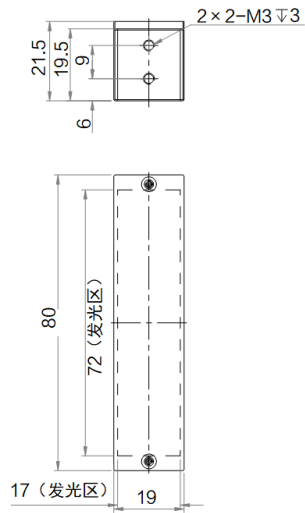

MV-LLDS-80-19-B