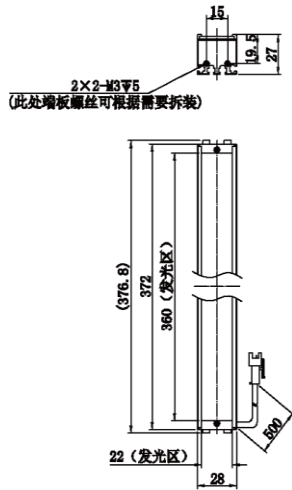

MV-LLDS-372-28-W