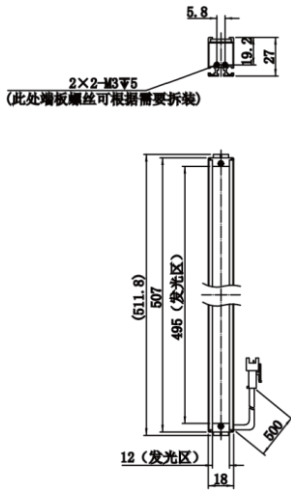

外形尺寸

MV-LLDS-54-18-IR940

MV-LLDS-57-18-W/B

MV-LLDS-57-28-W

MV-LLDS-57-38-W/IR940/IR850

MV-LLDS-86-29-IR940

MV-LLDS-102-18-W

MV-LLDS-102-28-

MV-LLDS-462-18-W

MV-LLDS-462-28-W

MV-LLDS-462-38-W/B/IR850

MV-LLDS-507-18-W

MV-LLDS-507-28-W

MV-LLDS-507-38-W/B

MV-LLDS-552-18-W

MV-LLDS-552-28-W

MV-LLDS-732-28-W

MV-LLDS-732-38-W/IR850

MV-LLDS-1002-28-W

Unit: mm  
Unit: mm