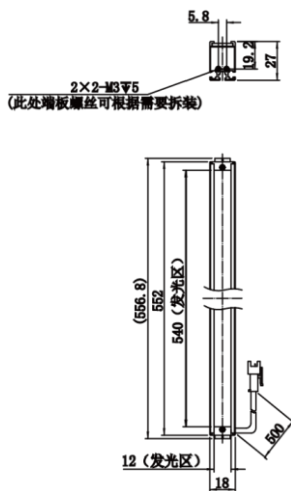

外形尺寸

MV-LLDS-54-18-IR940

MV-LLDS-57-18-W/B

MV-LLDS-57-28-W

MV-LLDS-57-38-W/IR940/IR850

MV-LLDS-86-29-IR940

MV-LLDS-102-18-W

MV-LLDS-102-28-

MV-LLDS-462-18-W

MV-LLDS-462-28-W

MV-LLDS-462-38-W/B/IR850

MV-LLDS-507-18-W

MV-LLDS-507-28-W

MV-LLDS-507-38-W/B

MV-LLDS-552-18-W

MV-LLDS-552-28-W

MV-LLDS-552-38-W

MV-LLDS-80-19-B

MV-LLDS-777-28-W

MV-LLDS-777-38-W

MV-LLDS-867-28-W

MV-LLDS-867-38-R

MV-LLDS-1227-38-W

MV-LLDS-1317-38-W

MV-LLDS-732-28-W

MV-LLDS-732-38-W/IR850

MV-LLDS-1002-28-W

Unit: mm  
Unit: mm