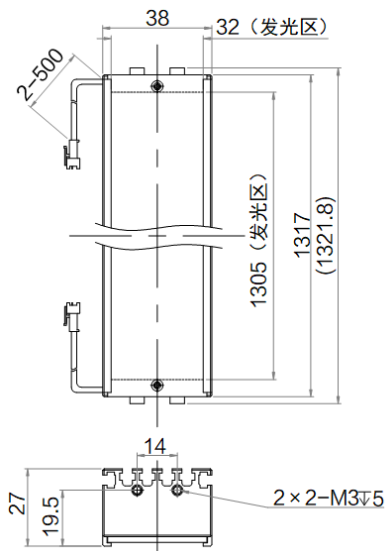

外形尺寸

MV-LLDS-54-18-IR940

MV-LLDS-57-18-W/B

MV-LLDS-57-28-W

MV-LLDS-57-38-W/IR940/IR850

MV-LLDS-86-29-IR940

MV-LLDS-102-18-W

MV-LLDS-102-28-

MV-LLDS-552-38-W

MV-LLDS-80-19-B

MV-LLDS-777-28-W

MV-LLDS-777-38-W

MV-LLDS-867-28-W

MV-LLDS-867-38-R

MV-LLDS-1227-38-W

MV-LLDS-1317-38-W

MV-LLDS-2000-38-W

MV-LLDS-1002-38-W

MV-LLDS-597-18-W

MV-LLDS-597-28-W

MV-LLDS-597-38-W

MV-LLDS-642-18-W

MV-LLDS-642-28-W/R

MV-LLDS-642-38-W/B/R

MV-LLDS-732-28-W

MV-LLDS-732-38-W/IR850

MV-LLDS-1002-28-W

Unit: mm  
Unit: mm