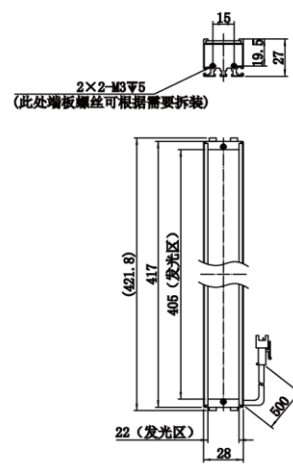

外形尺寸

MV-LLDS-54-18-IR940

MV-LLDS-57-18-W/B

MV-LLDS-57-28-W

MV-LLDS-57-38-W/IR940/IR850

MV-LLDS-86-29-IR940

MV-LLDS-102-18-W

MV-LLDS-102-28-

MV-LLDS-327-38-W

MV-LLDS-372-18-W

MV-LLDS-372-28-W

MV-LLDS-372-38-W

MV-LLDS-380-40-IR940

MV-LLDS-417-18-W

MV-LLDS-417-28-W

MV-LLDS-417-38-W/IR850

MV-LLDS-732-28-W

MV-LLDS-732-38-W/IR850

MV-LLDS-1002-28-W

Unit: mm  
Unit: mm