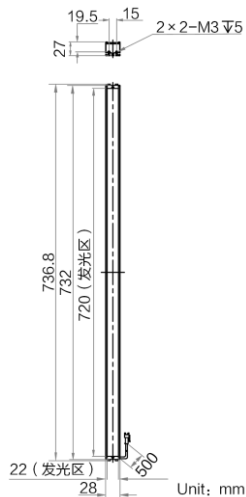

外形尺寸

MV-LLDS-54-18-IR940

MV-LLDS-57-18-W/B

MV-LLDS-57-28-W

MV-LLDS-57-38-W/IR940/IR850

MV-LLDS-86-29-IR940

MV-LLDS-102-18-W

MV-LLDS-102-28-

MV-LLDS-2000-38-W

MV-LLDS-1002-38-W

MV-LLDS-597-18-W

MV-LLDS-597-28-W

MV-LLDS-597-38-W

MV-LLDS-642-18-W

MV-LLDS-642-28-W/R

MV-LLDS-642-38-W/B/R

MV-LLDS-732-28-W

MV-LLDS-732-38-W/IR850

MV-LLDS-1002-28-W

Unit: mm  
Unit: mm