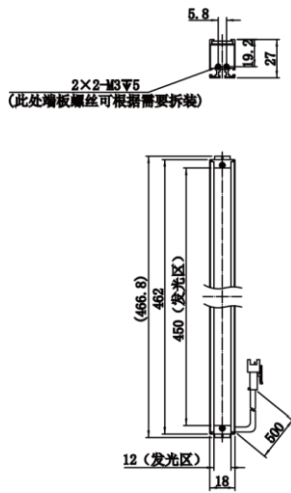

MV-LLDS-462-18-W